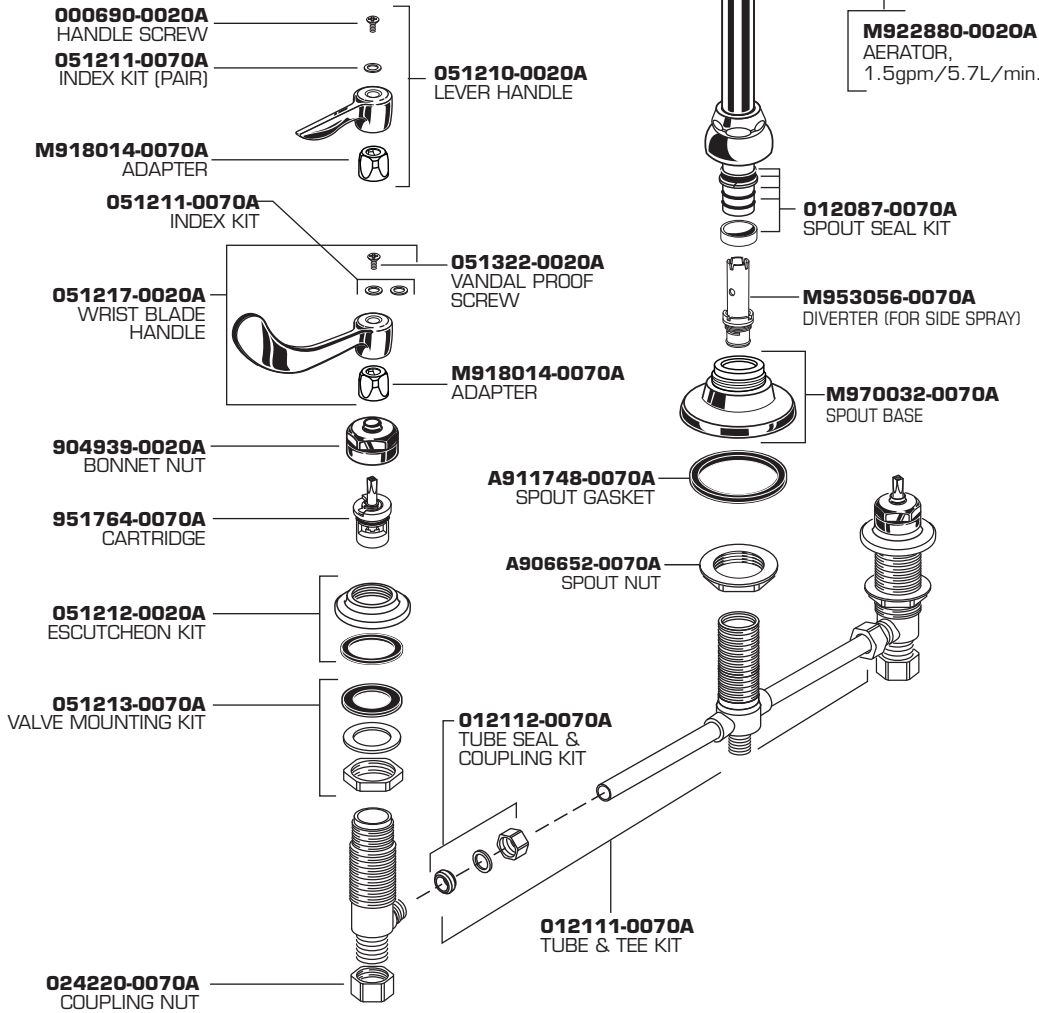

**BOTTOM MOUNT
KITCHEN FAUCETS**

MODEL NUMBERS

**6403 Series
6404 Series**

6404 SERIES
(Limited Swivel Spout)

6403 SERIES

HOT LINE FOR HELP

For toll-free information and answers to your questions, call:
1 (800) 442-1902
Mon. - Fri. 8:00 a.m. to 8:00 p.m. EST
Saturday 10:00 a.m. to 4:00 p.m. EST
IN CANADA 1-800-387-0369
(TORONTO 1-905-306-1093)
Weekdays 8:00 a.m. to 7:00 p.m. EST
IN MEXICO 01-800-839-1200

Product names listed herein are
trademarks of AS America, Inc.
© AS America, Inc. 2015

Appropriate finish code

CHROME 002