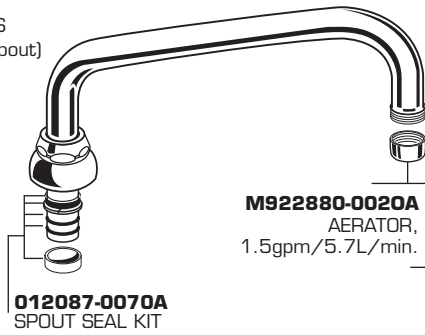

**BOTTOM MOUNT
KITCHEN FAUCETS**

MODEL NUMBERS

**6403 Series
6404 Series**

6404 SERIES
(Limited Swivel Spout)

6403 SERIES

HOT LINE FOR HELP

For toll-free information and answers to your questions, call:
1 (800) 442-1902
Mon. - Fri. 8:00 a.m. to 8:00 p.m. EST
Saturday 10:00 a.m. to 4:00 p.m. EST
IN CANADA 1-800-387-0369
(TORONTO 1-905-306-1093)
Weekdays 8:00 a.m. to 7:00 p.m. EST
IN MEXICO 01-800-839-1200